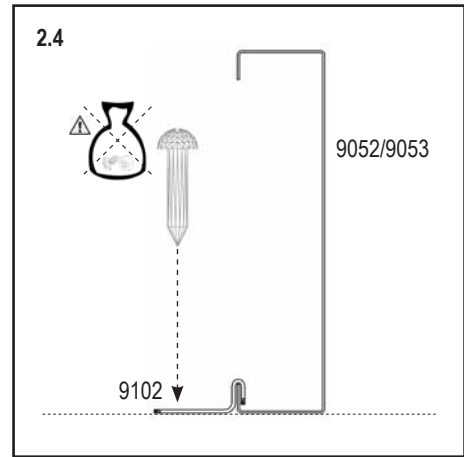

2

VB0009-U1S