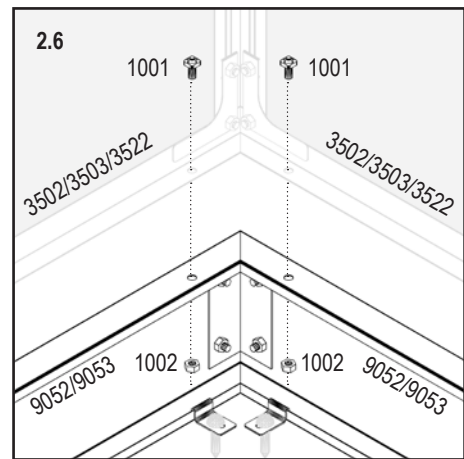

2

VB0009-U1S