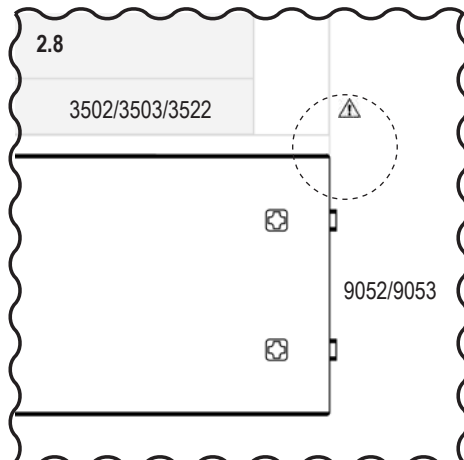

2

VB0009-U1S